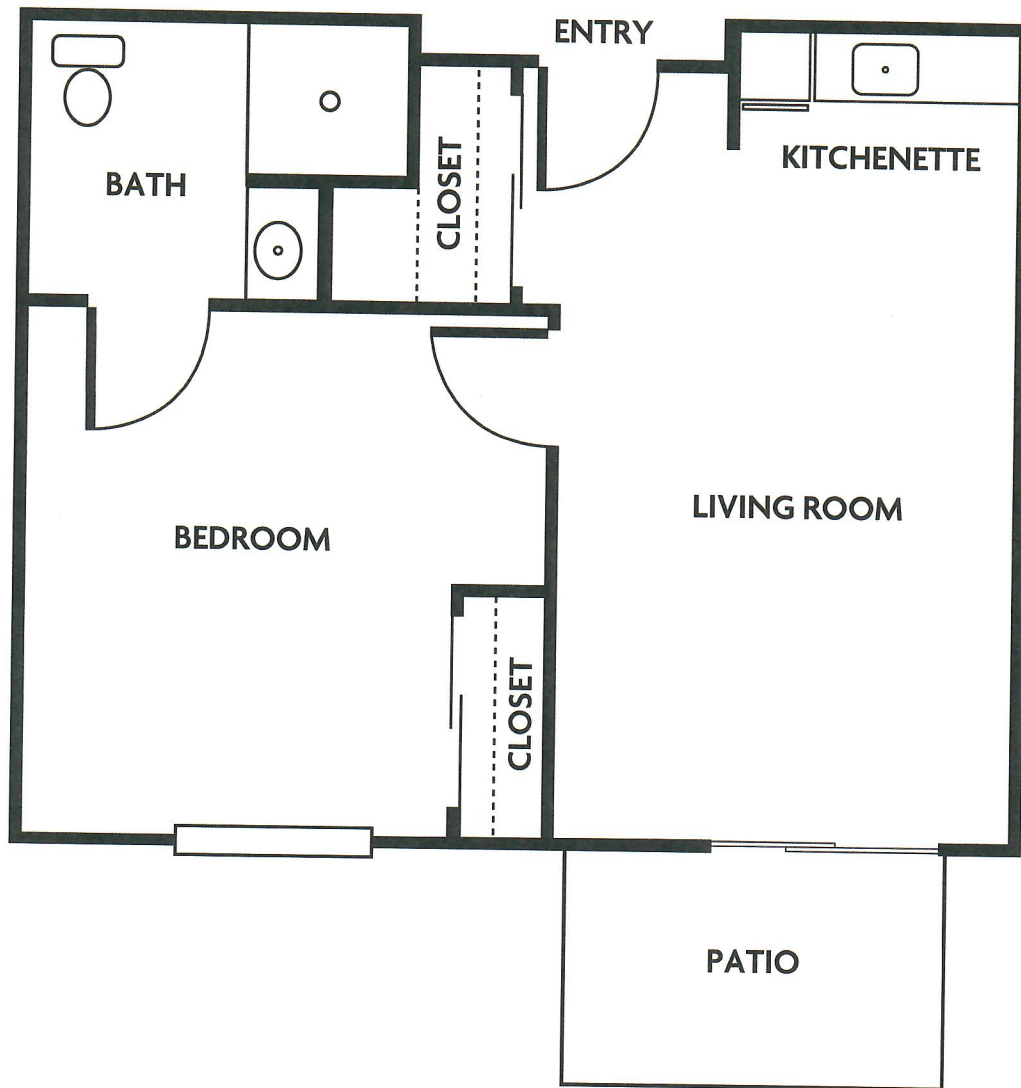

Floor Plans

One Bedroom

488 - 681 sq. ft.

Floor plans may vary.

INDEPENDENT LIVING, ASSISTED LIVING & MEMORY CARE
(760) 414-9411 | 3500 LAKE BLVD, OCEANSIDE, CA 92056
EVERESTATOCEANSIDE.COM

LIC # 374603371